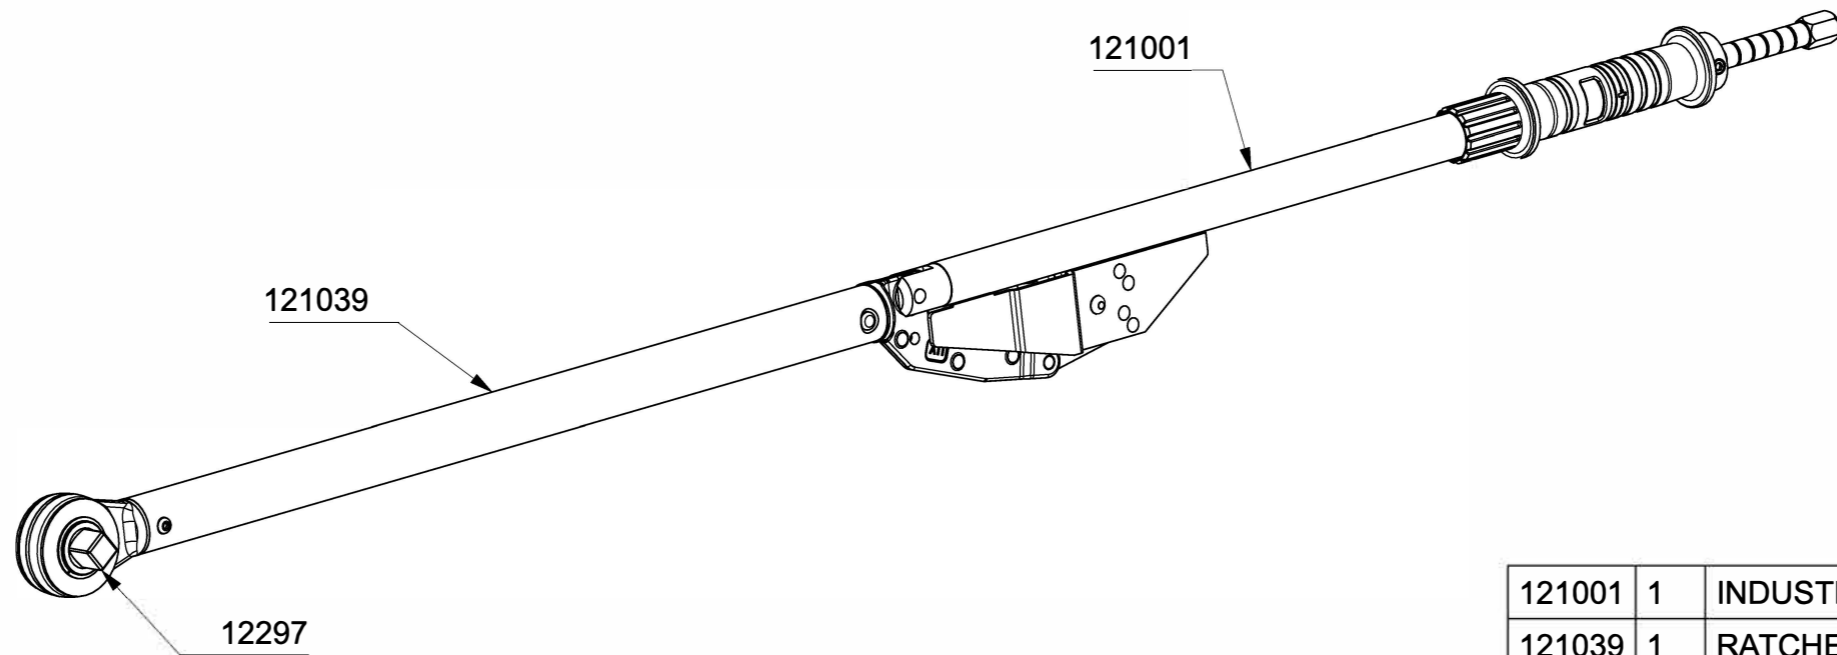

120115 - 5R-N INDUSTRIAL TORQUE WRENCH 3/4"

121001	1	INDUSTRIAL HANDLE ASSY
121039	1	RATCHET TUBE ASSY 5R-N
12297	1	SQ DR ASSY 3/4 IRH 4507 50-140
Part No	Qty	Description